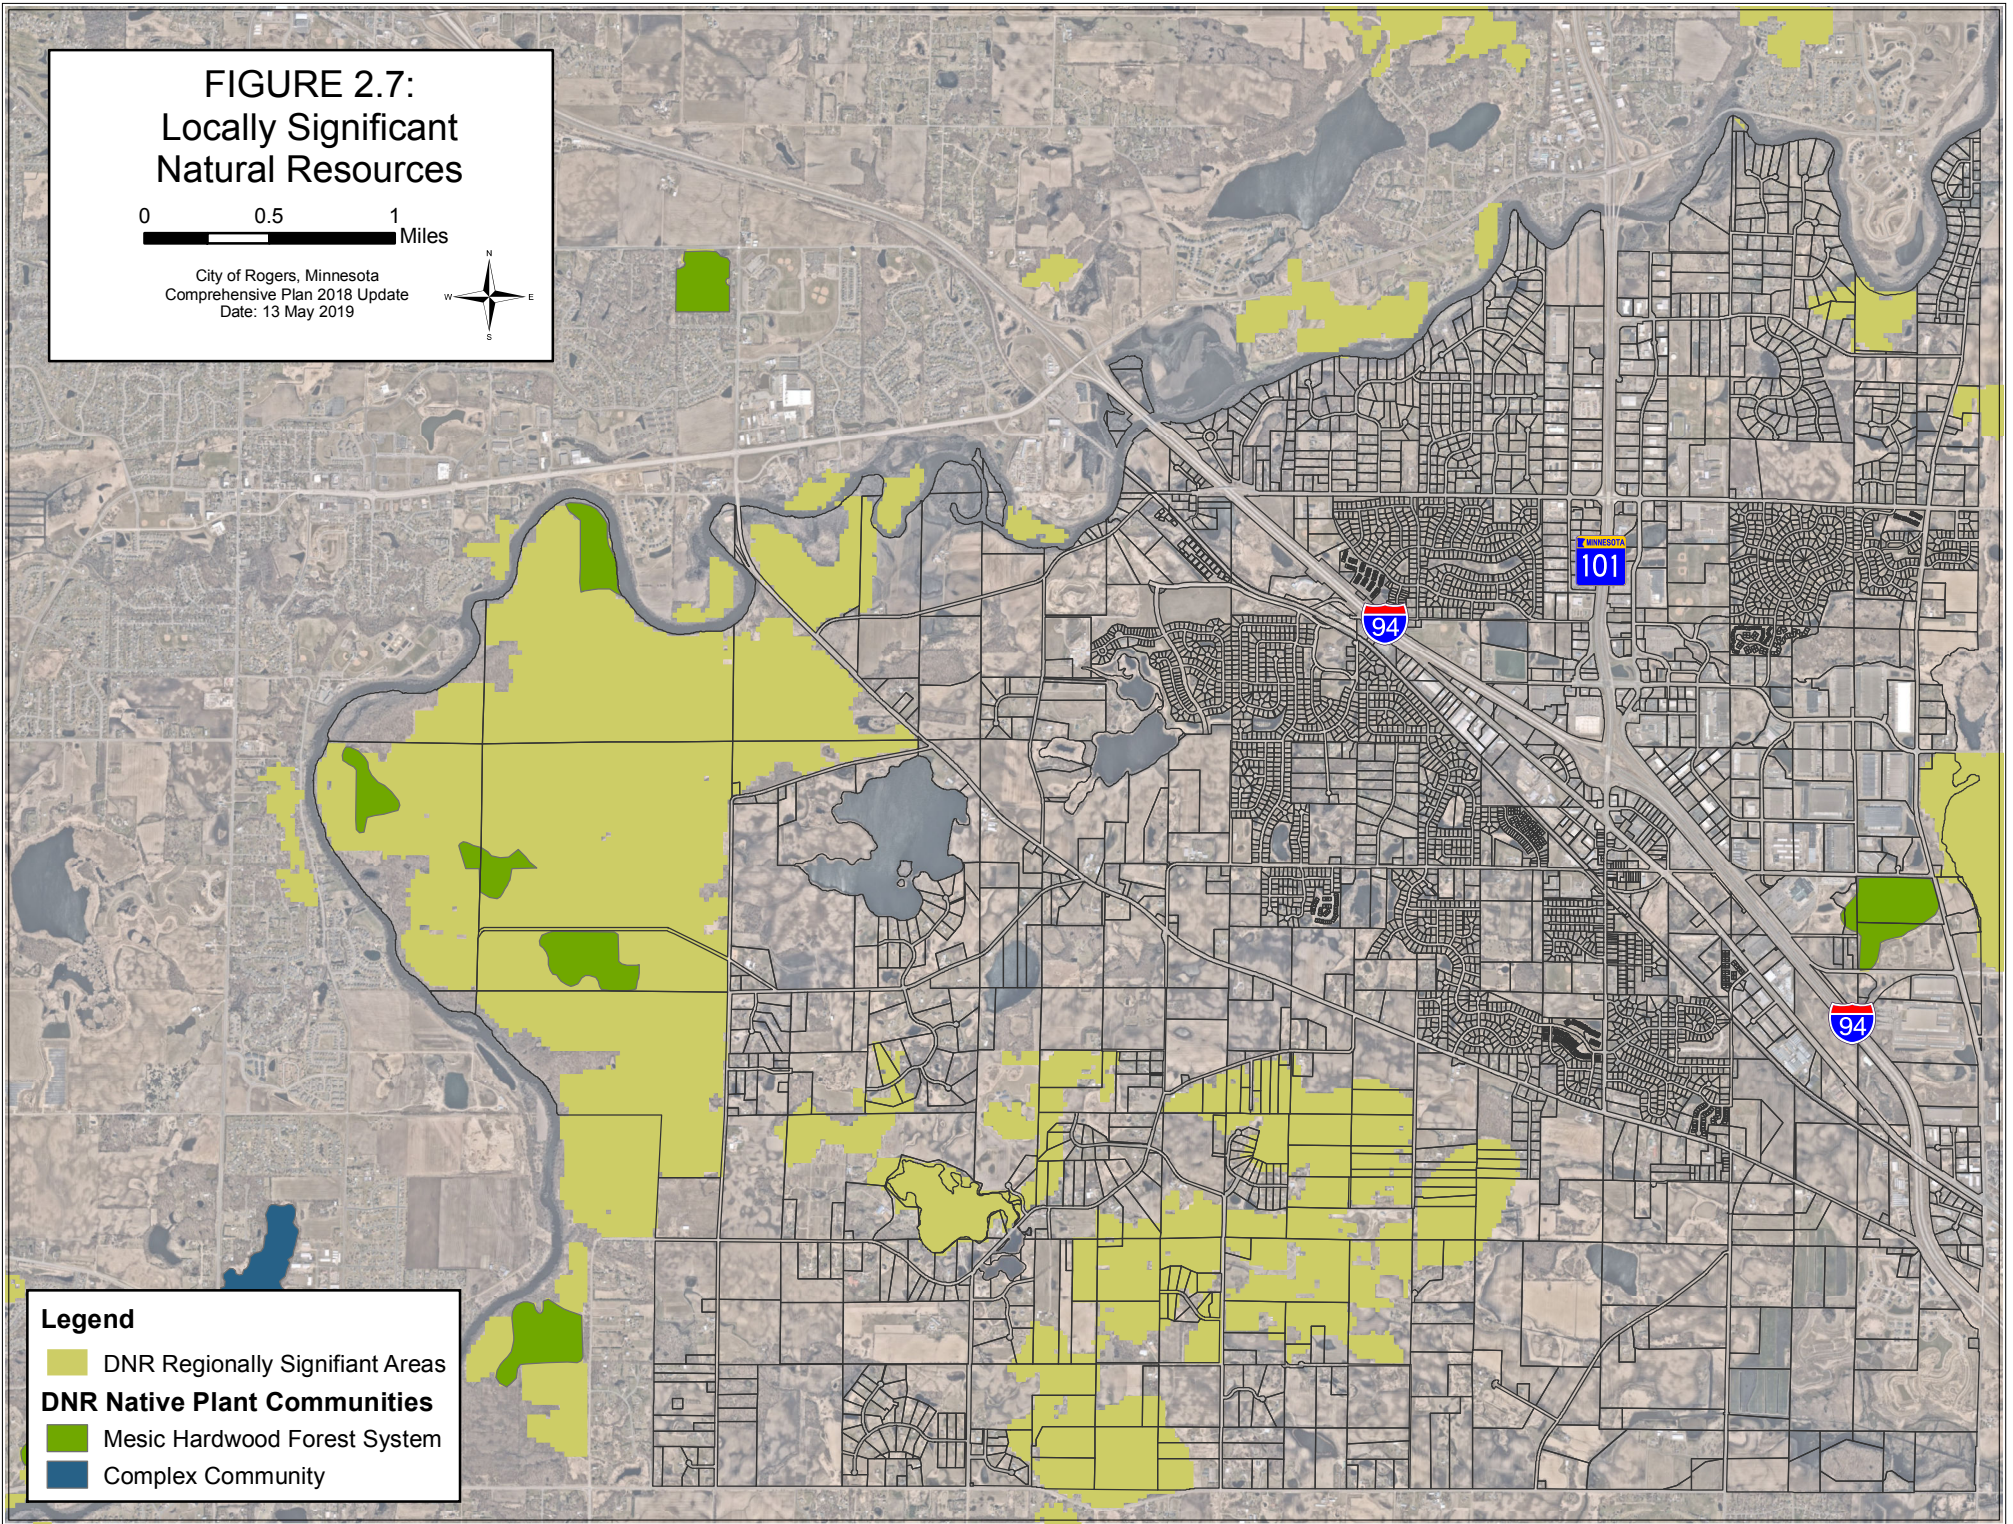

**FIGURE 2.7:**  
**Locally Significant**  
**Natural Resources**

0 0.5 1 Miles

City of Rogers, Minnesota  
Comprehensive Plan 2018 Update  
Date: 13 May 2019

**Legend**

-  DNR Regionally Significant Areas
- DNR Native Plant Communities**
-  Mesic Hardwood Forest System
-  Complex Community