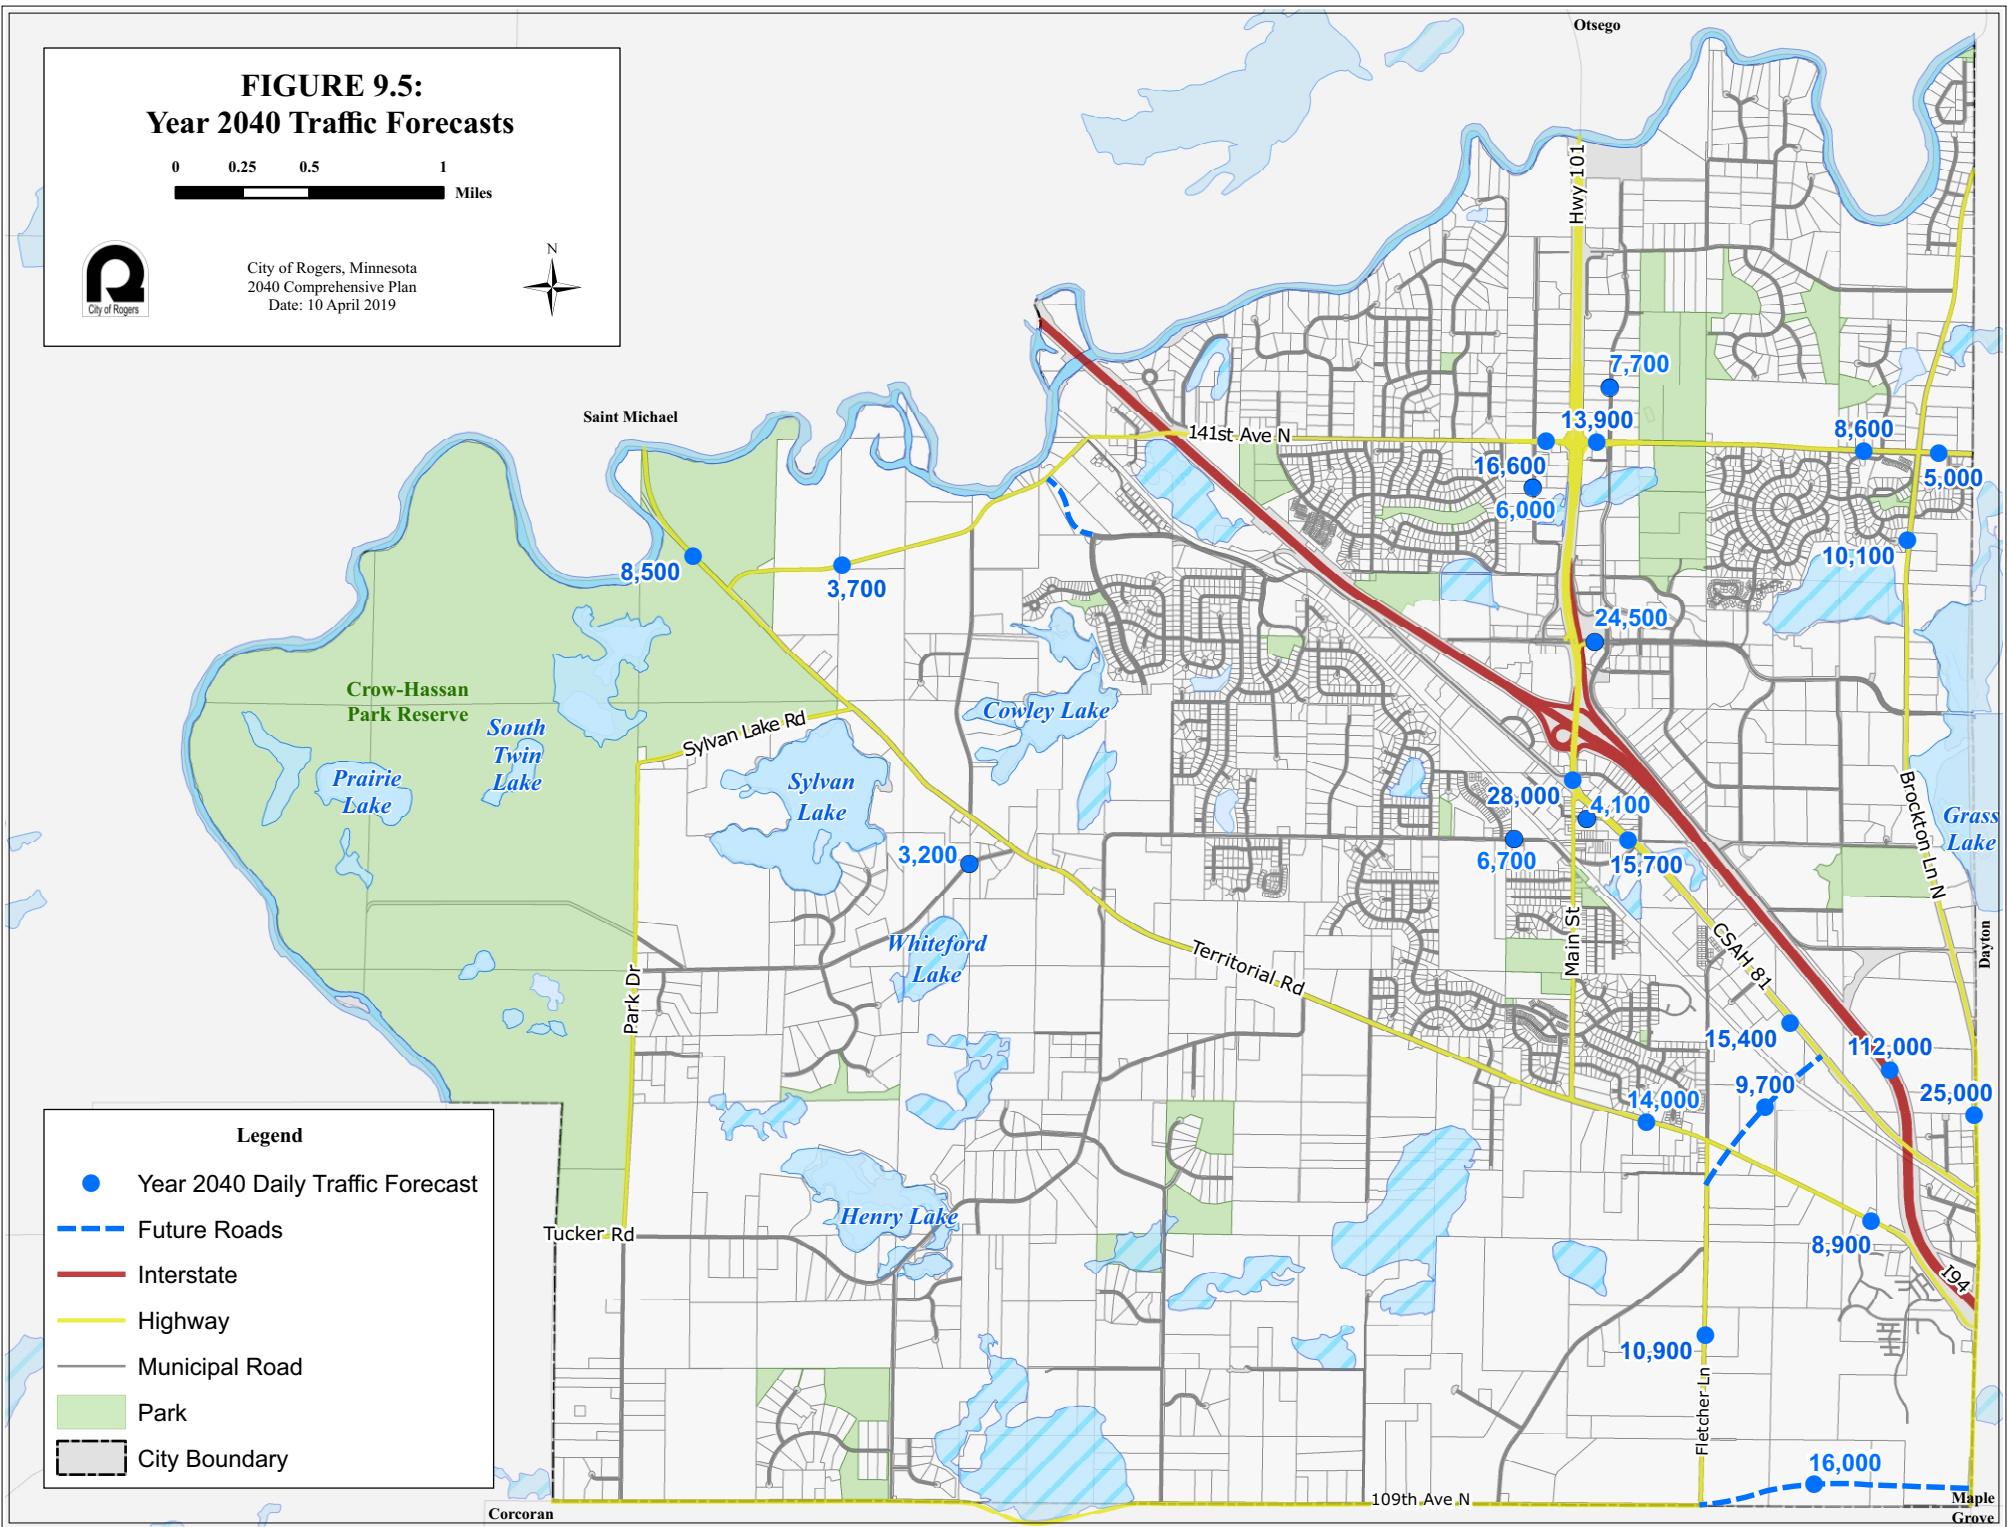

**FIGURE 9.5:  
Year 2040 Traffic Forecasts**

City of Rogers, Minnesota  
2040 Comprehensive Plan  
Date: 10 April 2019

**Legend**

- Year 2040 Daily Traffic Forecast
- Future Roads
- Interstate
- Highway
- Municipal Road
- Park
- City Boundary