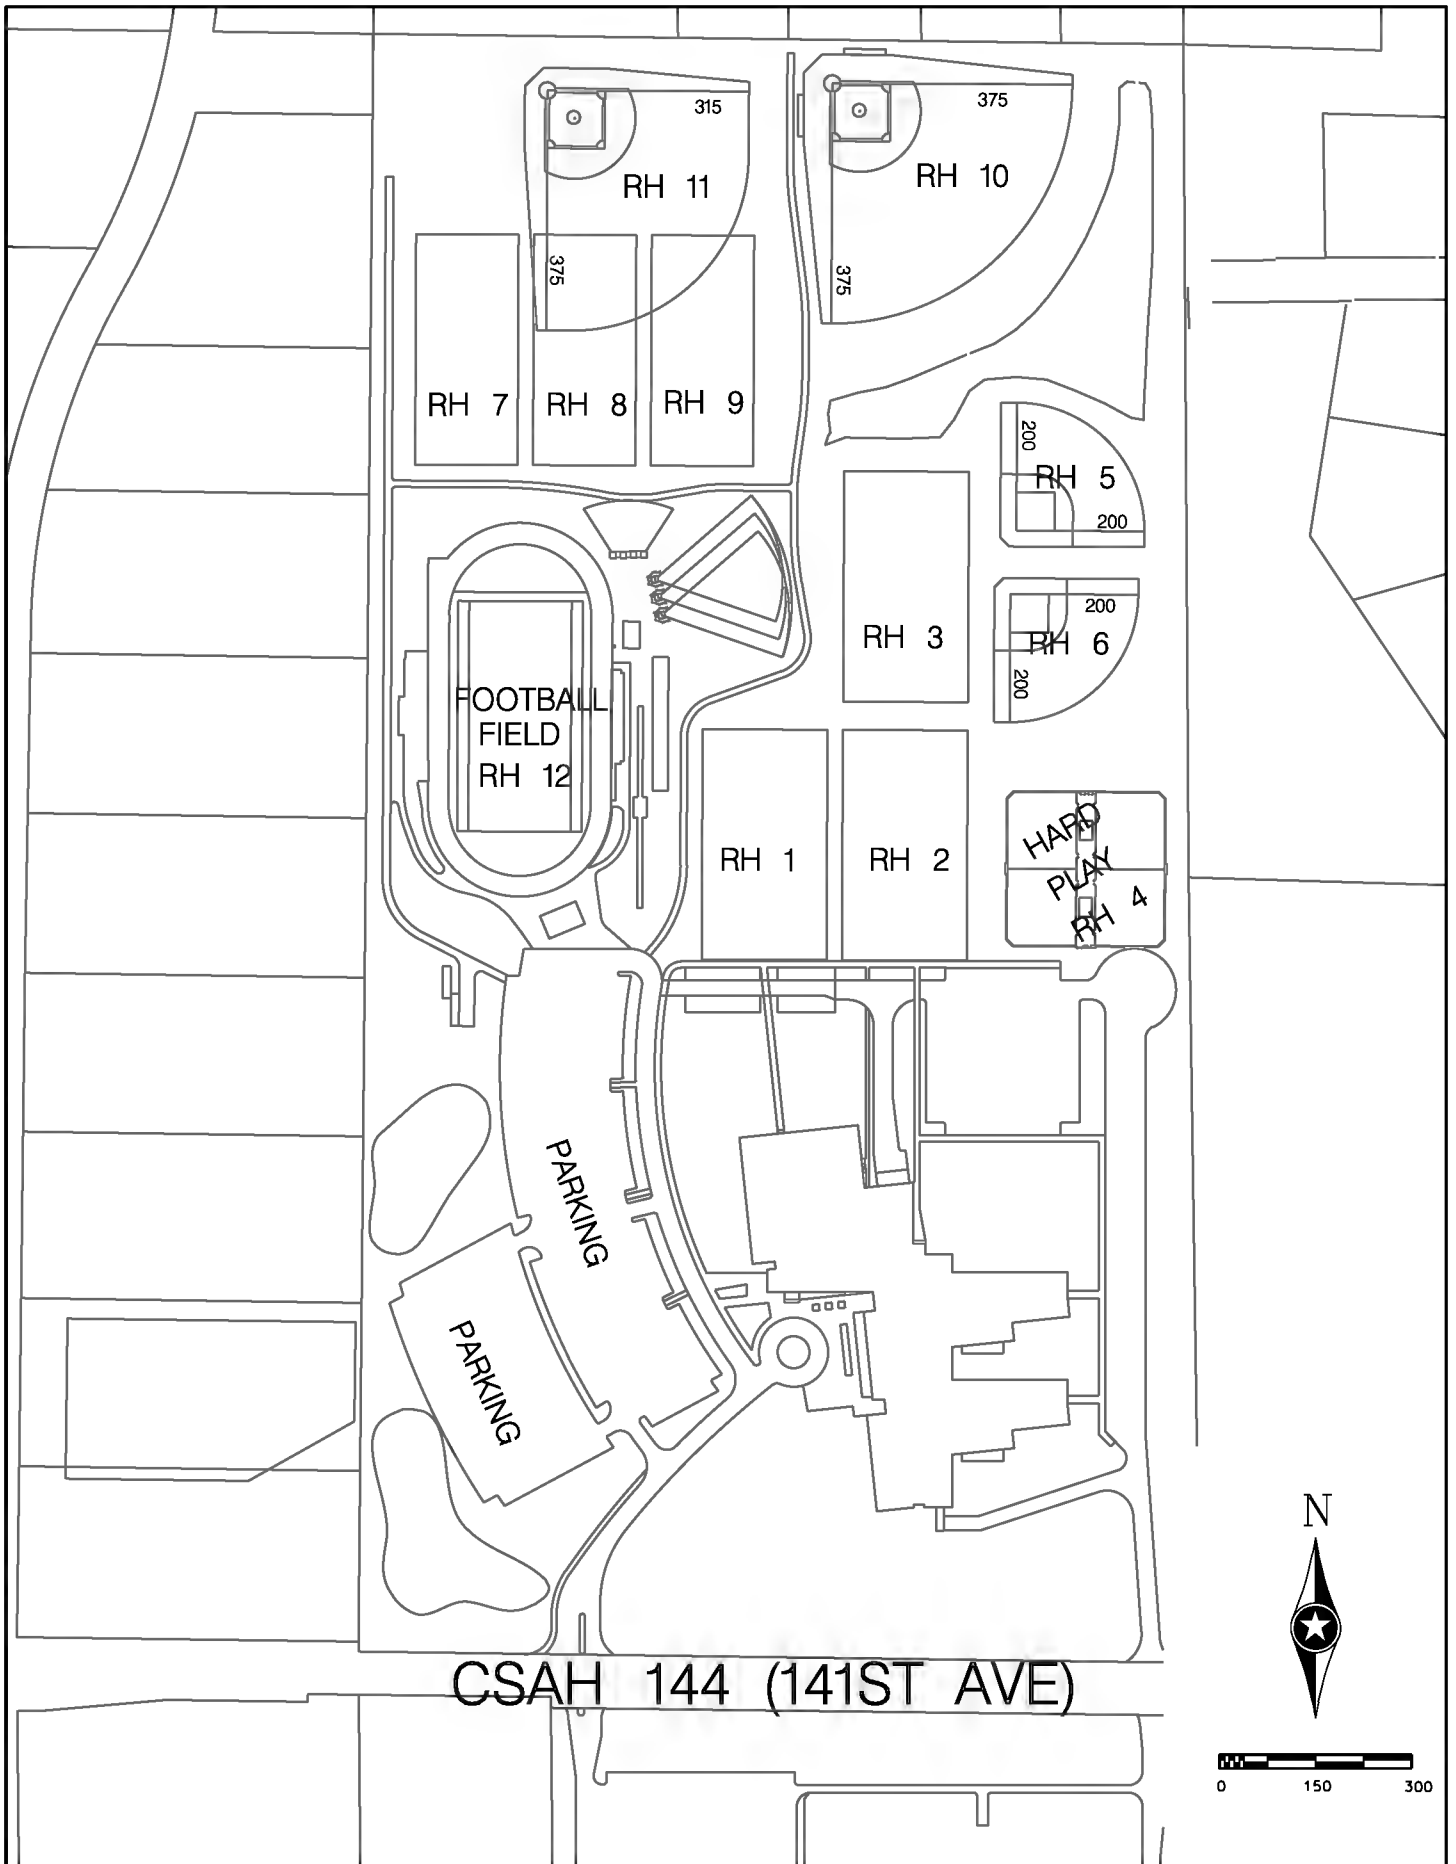

6/27/2006 2:02:01 PM SEH FILE p:\PT\NR\raeger\060100\parks\EX8.dgn

FILE NO.
ROGER0501.00

DATE:
04/20/05

ROGERS SENIOR HIGH SCHOOL
ROGERS, MN

FIGURE
NO. 8